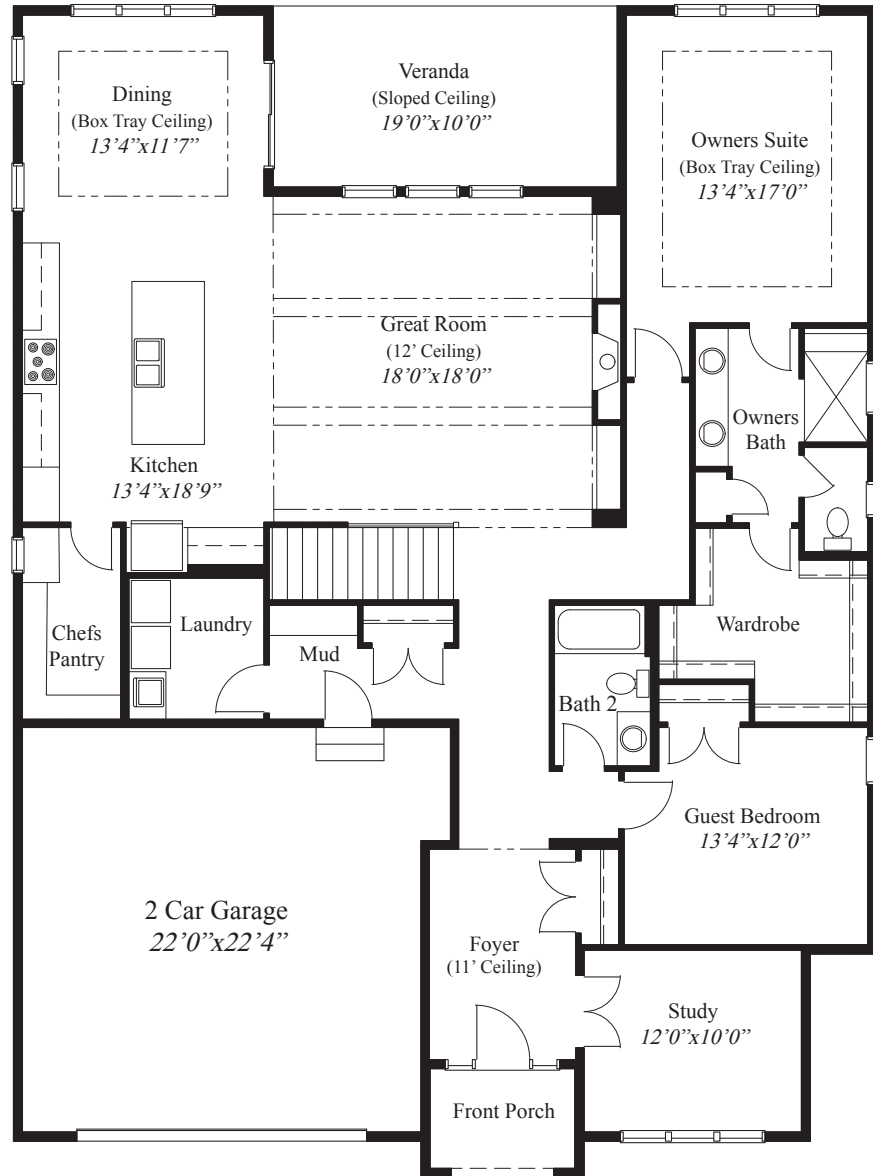

Ravines at Hoover - Lot 8218

4707 Thalweg Drive

BIG WALNUT SCHOOLS

LOWER LEVEL 988 SQ.FT.

FIRST FLOOR 2,201 SQ.FT.

HOME FEATURES

- 3,189 SqFt
- 3 Bedrooms
- 3 Baths
- 2 Car Garage
- 12' Beamed Ceiling in Great Room
- Box Tray Ceilings in Owners Suite & Dining
- Kitchen w/Large Walk-in Chefs Pantry
- Covered Rear Veranda w/Sloped Ceiling
- Private Study w/Glass French Doors
- Private Mud Room Entry w/Bench & Closet
- 1st Floor Guest Bedroom
- Owners Bath w/Oversized Shower & Large Wardrobe
- Finished LL w/Family Room, 3rd Bed, Full Bath