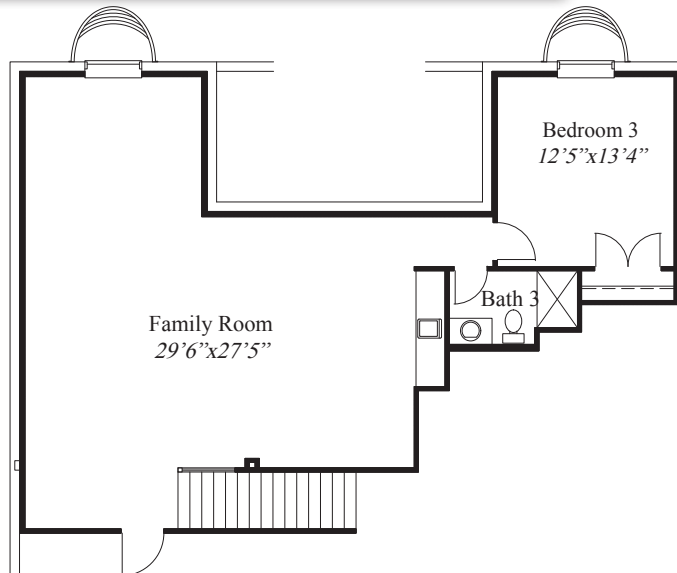

Ravines at Hoover - Lot 8218

4707 Thalweg Drive

BIG WALNUT SCHOOLS

LOWER LEVEL 988 SQ.FT.

FIRST FLOOR 2,201 SQ.FT.

HOME FEATURES

- 3,189 SqFt
- 3 Bedrooms
- 3 Baths
- 2 Car Garage
- 12' Beamed Ceiling in Great Room
- Box Tray Ceilings in Owners Suite & Dining
- Kitchen w/Large Walk-in Chefs Pantry
- Covered Rear Veranda w/Sloped Ceiling
- Private Study w/Glass French Doors
- Private Mud Room Entry w/Bench & Closet
- 1st Floor Guest Bedroom
- Owners Bath w/Oversized Shower & Large Wardrobe
- Finished LL w/Family Room, 3rd Bed, Full Bath