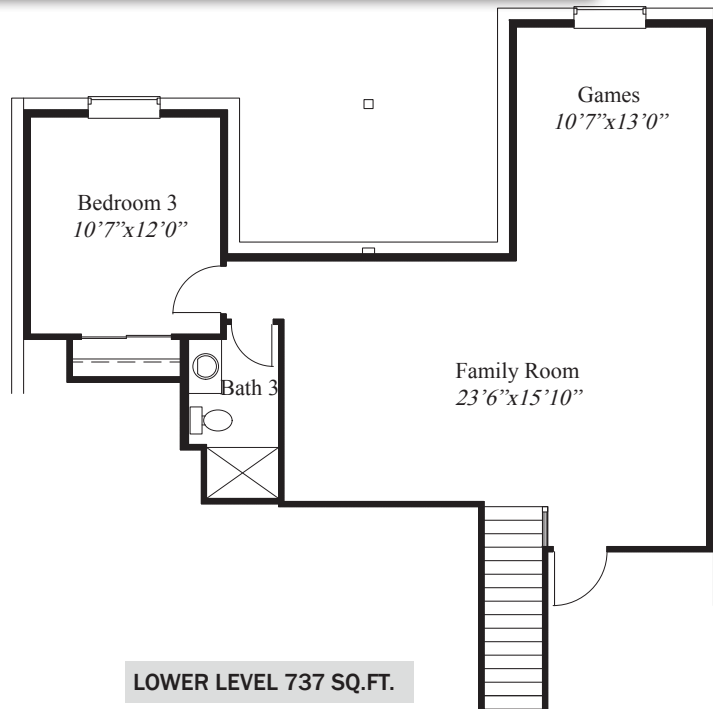

Serenity at Terra Alta - Lot 15445

61 Corsica Way

DELAWARE SCHOOLS

HOME FEATURES

- 2,404 SqFt
- 3 Bedrooms
- 3 Baths
- 2 Car Garage
- Large Front Porch
- 11' Ceiling in Great Room
- Cathedral Ceiling in Owners Suite
- Large Kitchen w/Walk-in Pantry
- Owners Suite w/Large Wardrobe
- Owners Bath w/Seated Shower
- Covered Rear Deck
- Private Study & Guest Bedroom
- Private Mud Room Entry
- Finished LL w/Family Room, 3rd Bed, Full Bath

© Romanelli & Hughes Building Co.