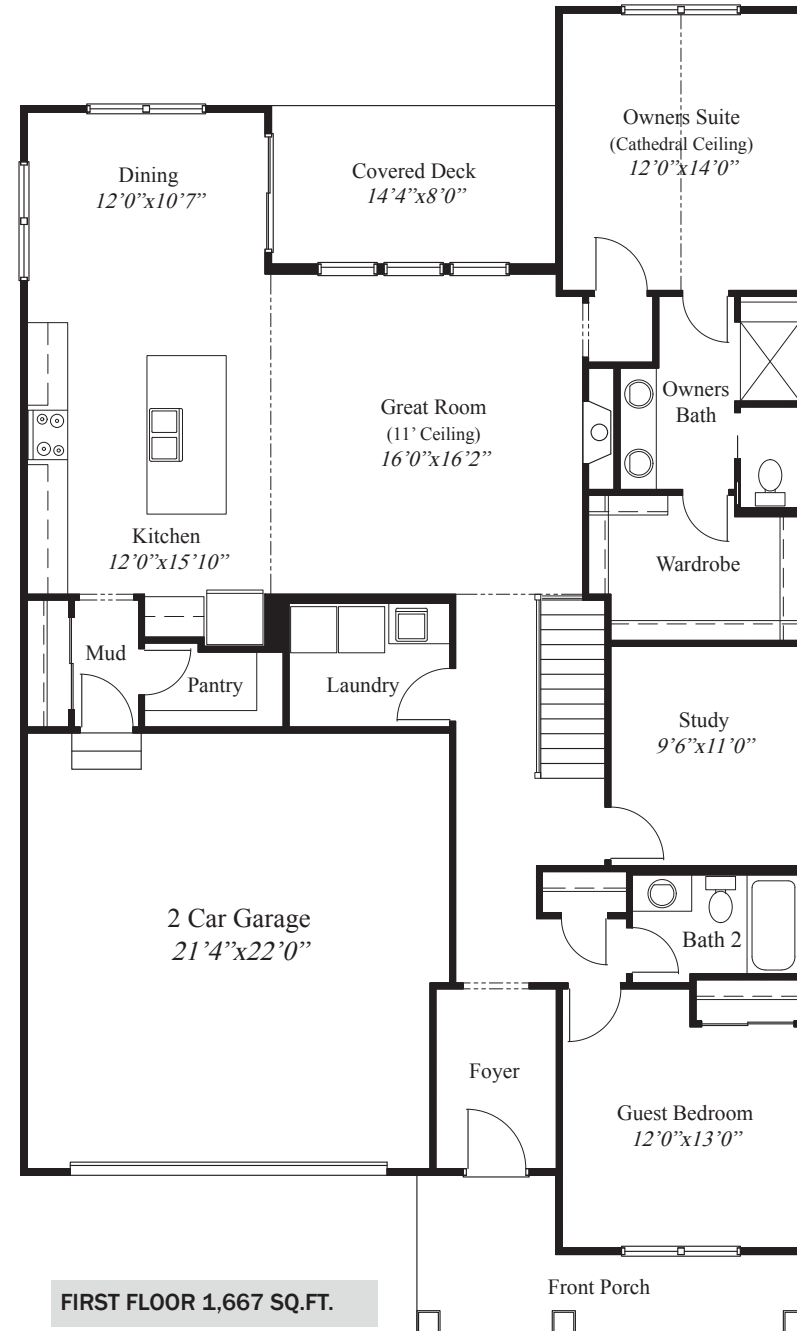

Serenity at Terra Alta - Lot 15445

61 Corsica Way

DELAWARE SCHOOLS

HOME FEATURES

- 2,404 SqFt
- 3 Bedrooms
- 3 Baths
- 2 Car Garage
- Large Front Porch
- 11' Ceiling in Great Room
- Cathedral Ceiling in Owners Suite
- Large Kitchen w/Walk-in Pantry
- Owners Suite w/Large Wardrobe
- Owners Bath w/Seated Shower
- Covered Rear Deck
- Private Study & Guest Bedroom
- Private Mud Room Entry
- Finished LL w/Family Room, 3rd Bed, Full Bath

© Romanelli & Hughes Building Co.